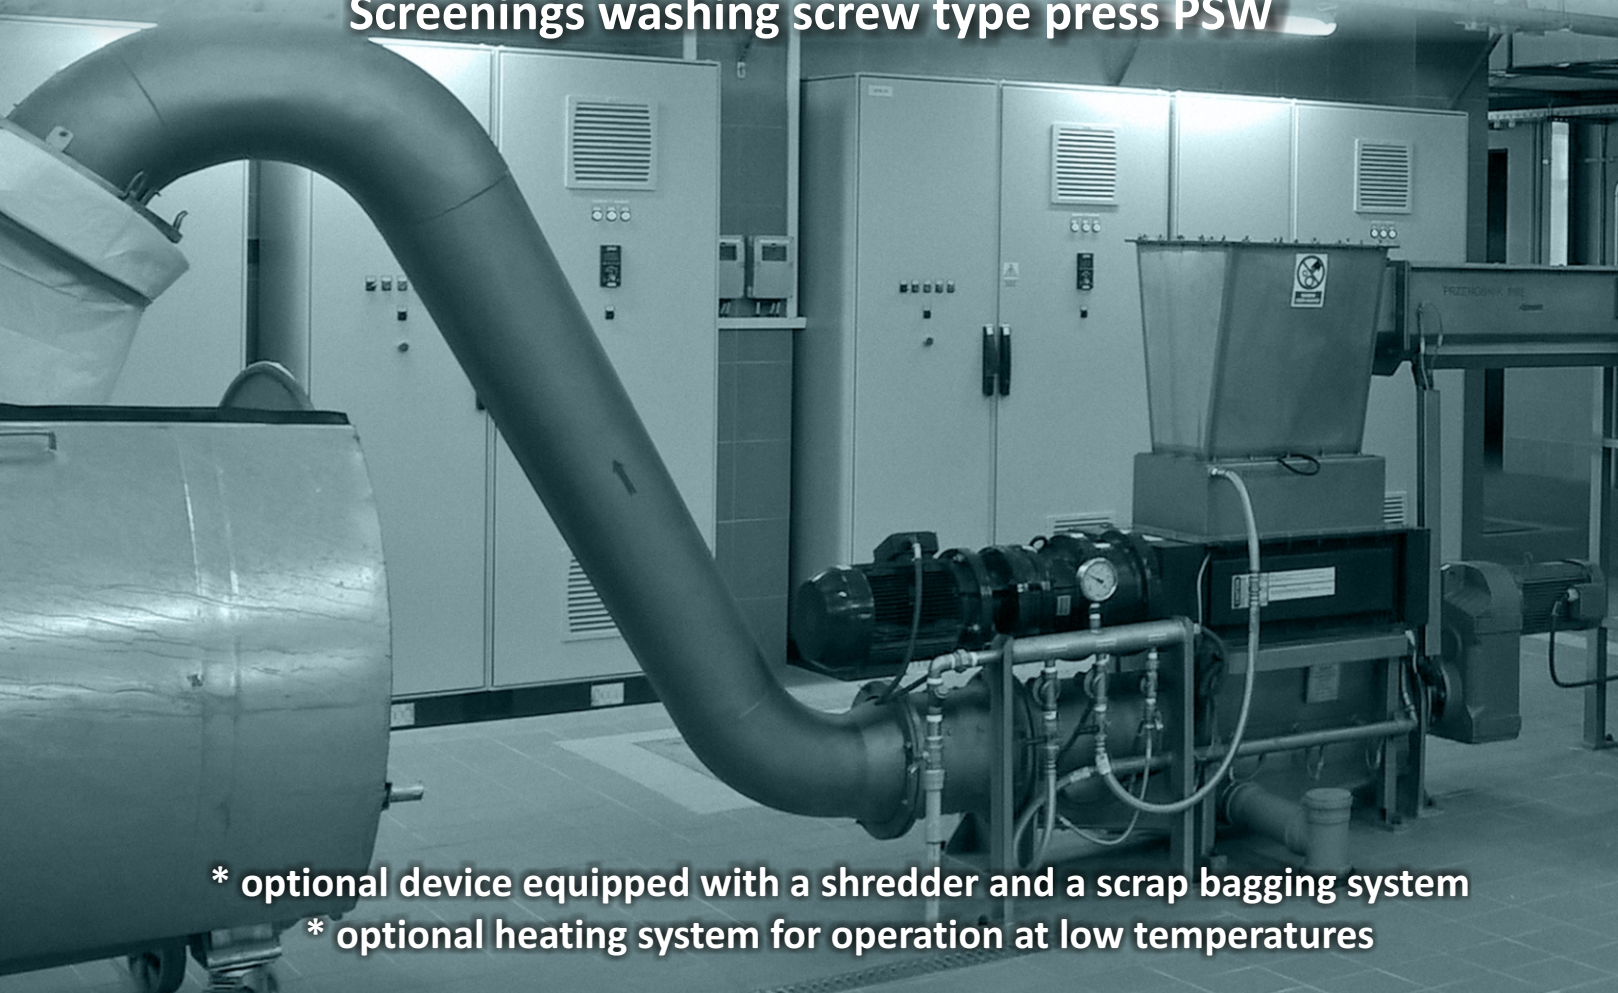

Screenings screw type press PSW
Screenings washing screw type press PSW

- * optional device equipped with a shredder and a scrap bagging system
- * optional heating system for operation at low temperatures

Piston type screenings press PRE

*** optional device equipped with a scrap bagging system**